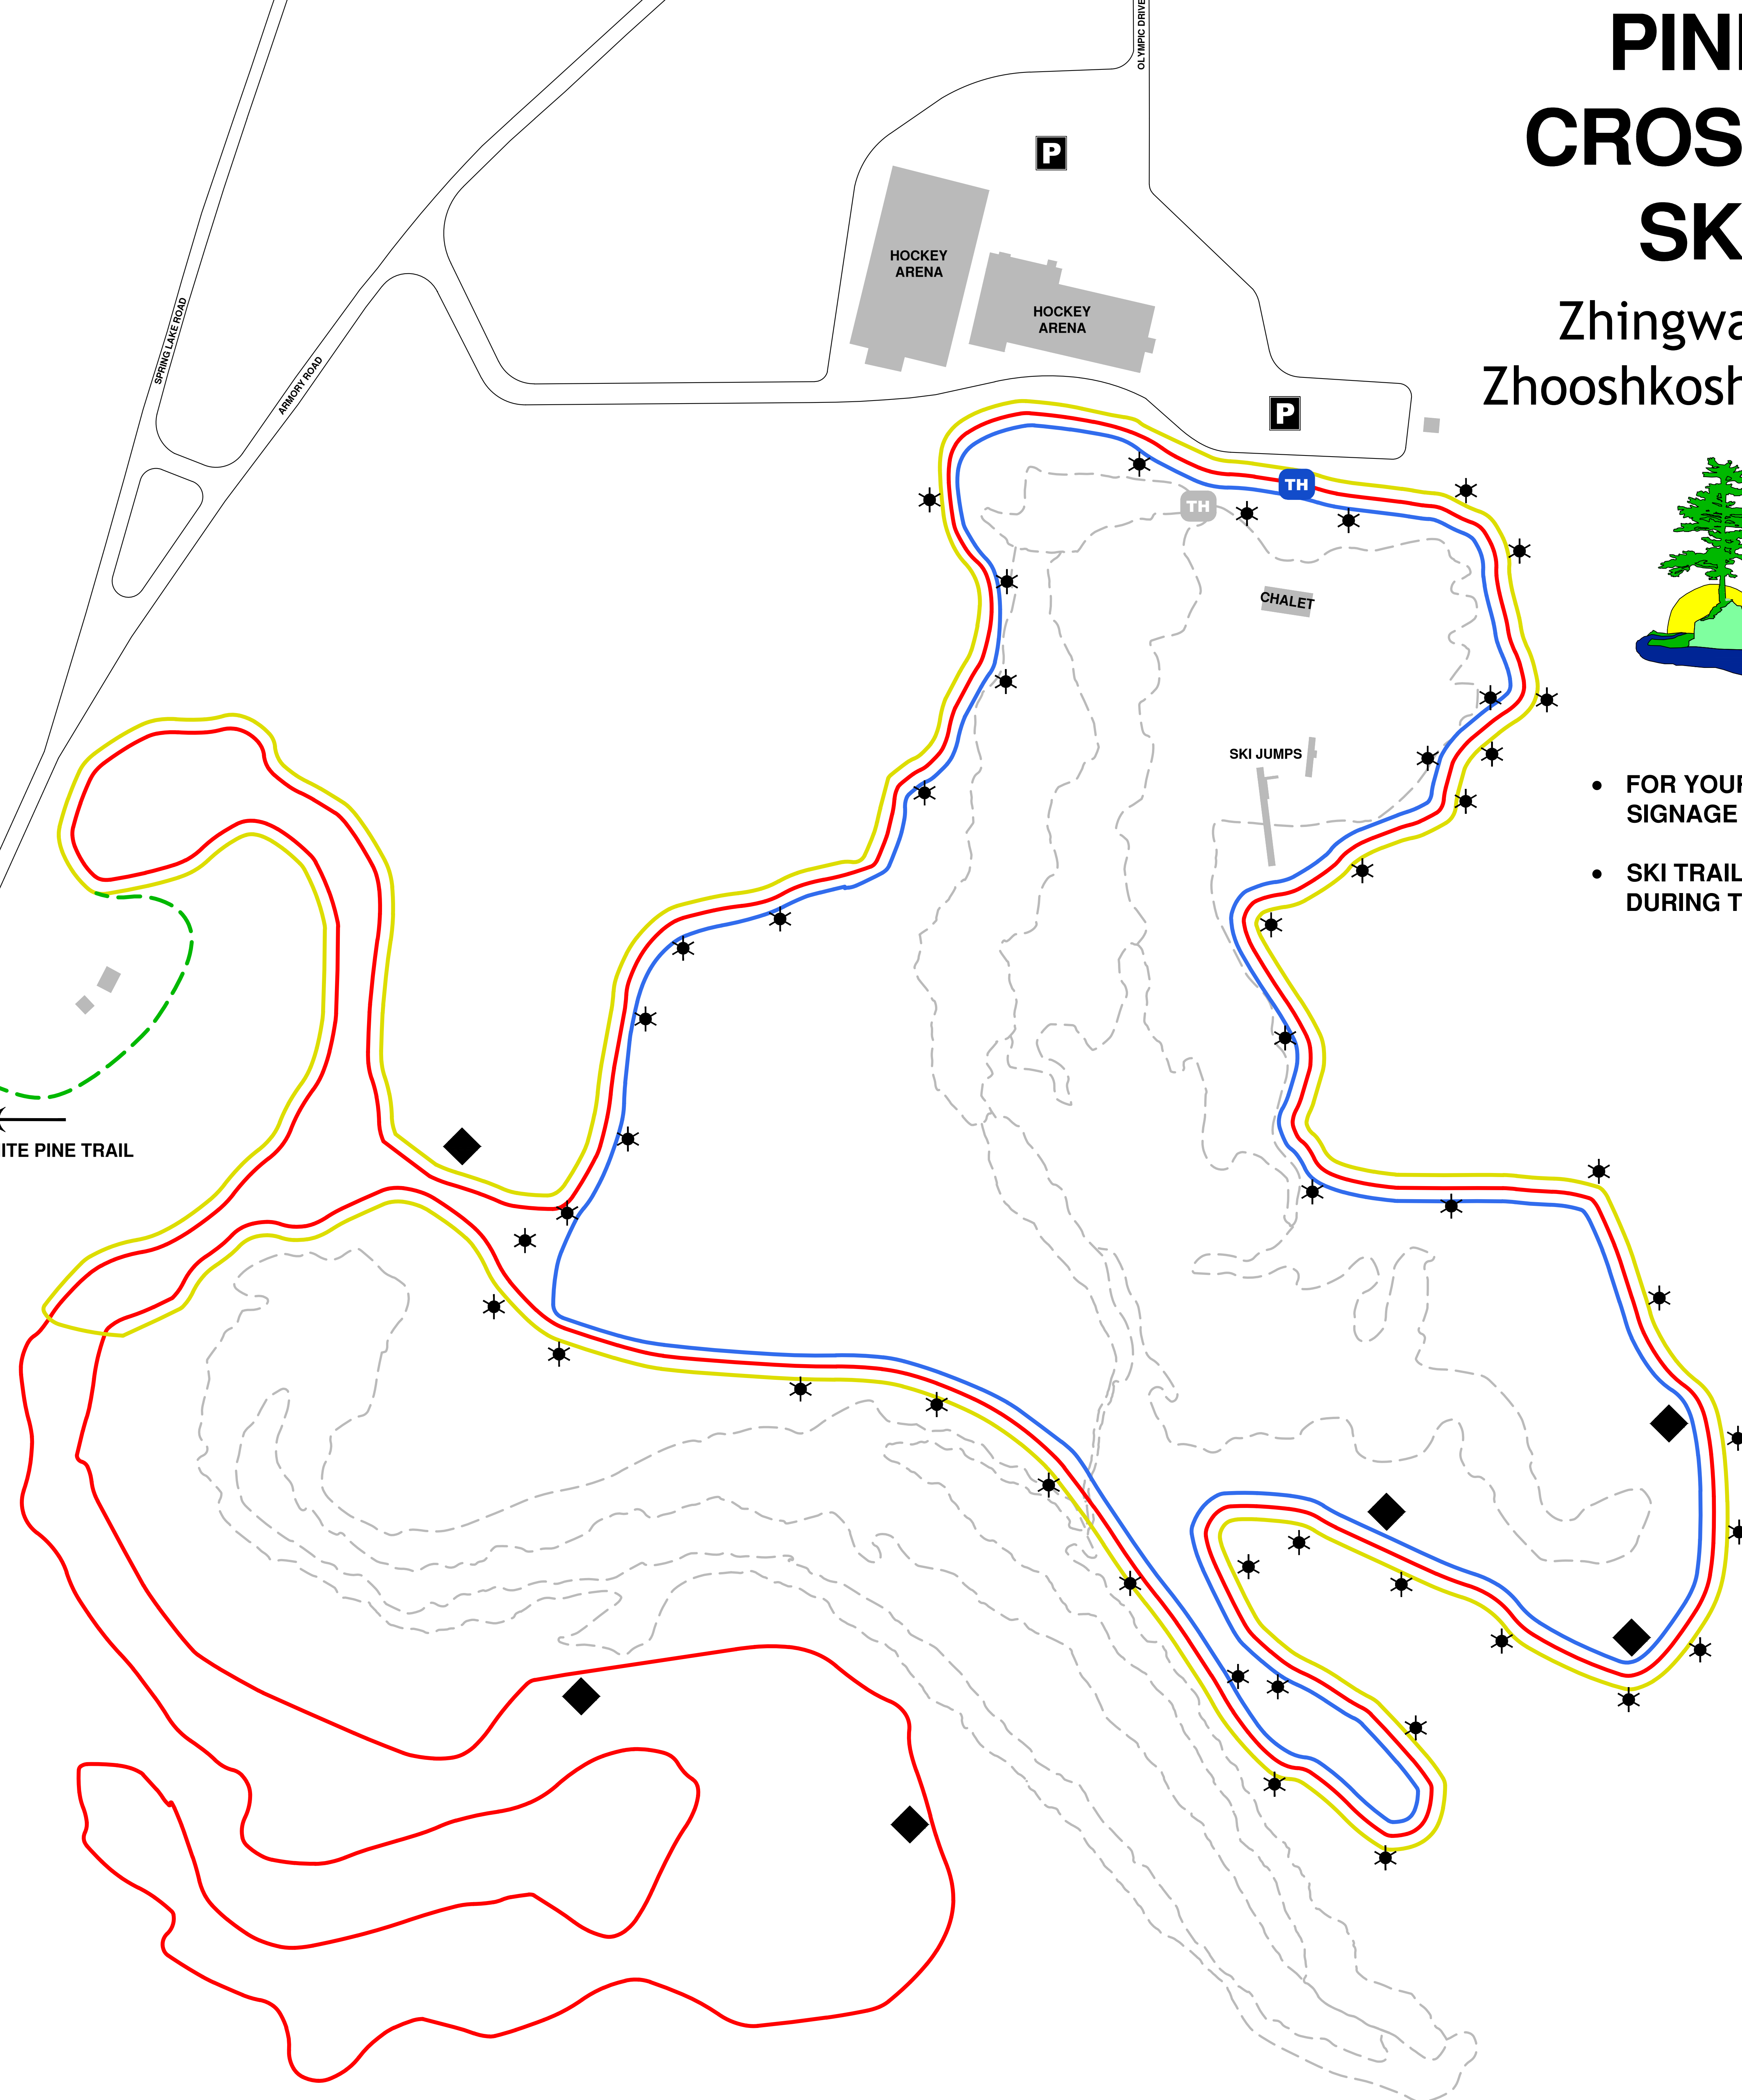

PINE VALLEY CROSS COUNTRY SKI TRAILS

Zhingwaako-basadinaang
Zhooshkoshimaani-miikanensan

- FOR YOUR SAFETY PLEASE FOLLOW POSTED SIGNAGE AND USE GOOD TRAIL ETIQUETTE.
- SKI TRAILS ARE RESTRICTED TO SKIERS ONLY DURING THE WINTER GROOMING SEASON.

WHITE
PINE
TRAIL

SEE
INSERT
ABOVE

←
TO WHITE PINE TRAIL

LEGEND

- 2.5K TRAIL
- 3.5K TRAIL
- 5.5K TRAIL
- 3.8K WHITE PINE TRAIL
- WINTER USE ONLY
- BIKE TRAIL
- ROADS
- TRAIL HEAD
- PARKING
- LIGHTS
- DIFFICULT HILL